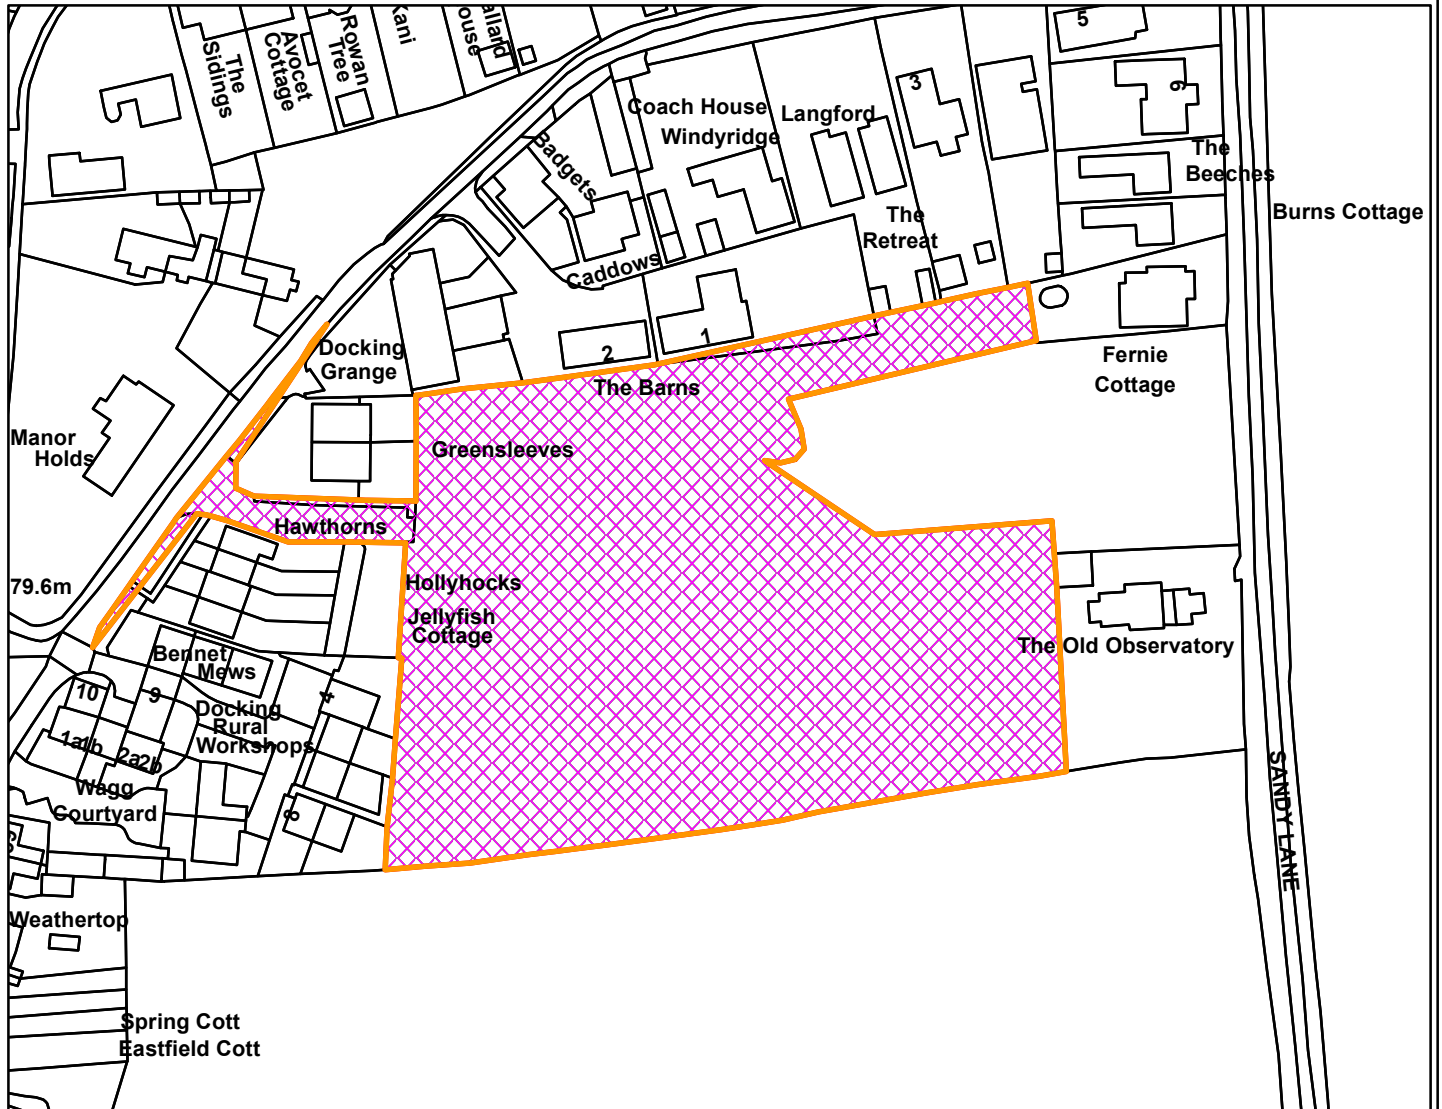

Land E of Bennet Mews S and W of Sand Lane Docking Norfolk PE31 8FS

**Legend**

© Crown copyright and database rights 2025  
Ordnance Survey AC0000819234

Organisation	BCKLWN
Department	Department
Comments	Not Set
Date	27/03/2026
MSA Number	0100024314